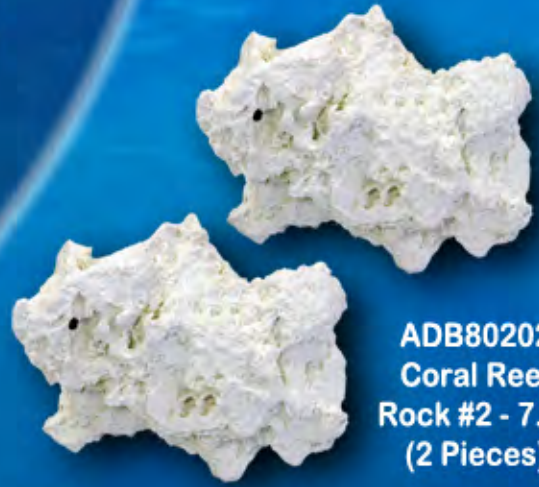

ADB80202
Coral Reef
Rock #2 - 7.5"

ADB80203
Coral Reef
Rock #3 - 6"

ADB80205
Coral Reef
Rock #5 - 9"

ADB80210
Coral Reef
Rock #10 - 10"

ADB80207
Coral Reef
Rock #7 - 10.5"

ADB80208
Coral Reef
Rock #8 - 8"

ADB80206
Coral Reef
Rock #6 - 9"

ADB80213
Coral Reef
Rock #13 - 12"

ADB80214
Coral Reef
Rock #14 - 11"

ADB80212
Coral Reef
Rock #12 - 12"

Coral Concepts

BY

DEEP BLUE
PROFESSIONAL

AQUARIUMS & AQUATIC ACCESSORIES

REEF BUILDER ASSORTMENT

Prepack #80200

The ideal 7-piece assortment of Deep Blue Coral Reef Rock needed to create the perfect reef rock wall.

ADB80202
Coral Reef
Rock #2 - 7.5"
(2 Pieces)

ADB80203
Coral Reef
Rock #3 - 6"

ADB80205
Coral Reef
Rock #5 - 9"

ADB80212
Coral Reef
Rock #12 - 12"

ADB80213
Coral Reef
Rock #13 - 12"

ADB80207
Coral Reef
Rock #7 - 10.5"

DecoConcepts

AQUATIC DECOR

BY

DEEP BLUE
PROFESSIONAL
AQUARIUMS & AQUATIC ACCESSORIES

ADB80502
Mangrove Tree
Root Small
16x8x12"