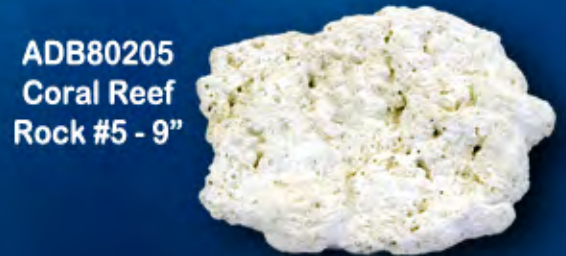

ADB80403
Texas
Holey Rock
Small
7.5"

ADB80205
Coral Reef
Rock #5 - 9"