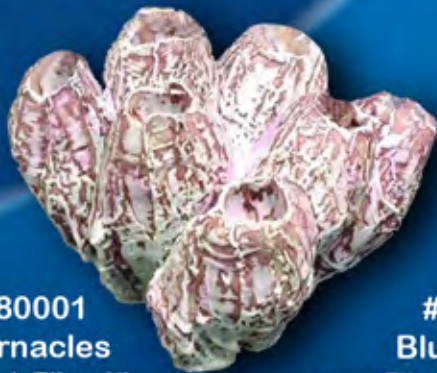

RED LILY

DEEP BLUE
 PROFESSIONAL
 AQUARIUMS & AQUATIC ACCESSORIES

Coral Concepts

BY

DEEP BLUE
PROFESSIONAL

AQUARIUMS & AQUATIC ACCESSORIES

#80002
Barnacles
10" x 8" x 5"

#80021
Blue Ridge
7.5" x 6" x 5"

#80001
Barnacles
5" x 4.5" x 4"

#80020
Blue Ridge
5" x 3" x 5.5"

#80010
Black Octopus
8.5" x 4.5" x 11"

#80022
Blue Ridge
9.5" x 6" x 9.5"

#80012
Black Octopus
12.5" x 4" x 11"

#80011
Black Octopus
12" x 4" x 10"