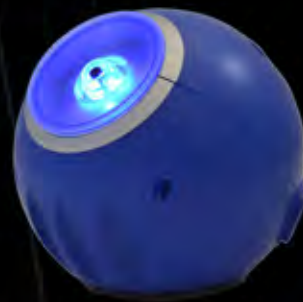

DESIGNED FOR MAXIMUM FLOW AND SUPERIOR SURFACE AREA, PROSPONGE BIOFILTERS ARE AN EXTREMELY EFFECTIVE DROP-IN SOLUTION TO YOUR BIO-FILTRATION NEEDS. WEIGHTED WITH NON-REACTIVE SOLID ZINC, PROSPONGE IS SAFE FOR ANY FRESH OR SALTWATER AQUATIC ENVIRONMENT. WITH 5 SIZES AVAILABLE, THERE IS A PROSPONGE FOR ALMOST ANY AQUARIUM. REPLACEMENT SPONGES FIT PROSPONGE AND OTHER POPULAR SPONGE FILTER BRANDS.

SPHERE

ADVANCED AQUATIC AERATION SYSTEMS

**Air pumps that
blow the others
out of the water.**

**ANGLED PORT PREVENTS TUBE KINKING
NON-SKID RUBBER BASE REDUCES VIBRATION
UNIQUE DESIGN WITH LED POWER INDICATOR**

#40801	Sphere One Air Pump	up to 20 gallon
#40802	Sphere Two Air Pump	up to 40 gallon
#40803	Sphere Three Air Pump	up to 60 gallon
#40804	Sphere Four Air Pump	up to 100 gallon

DEEP BLUE
PROFESSIONAL
AQUARIUMS & AQUATIC ACCESSORIES