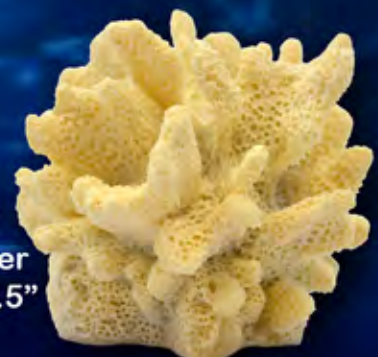

#80063
Blue Cauliflower
3" x 3" x 2.5"

#80052
Cats Paw
3" x 3" x 2.25"

#80048
Branch
3.5" x 2" x 2.5"

#80053
Cats Paw
3.25" x 2.25" x 2.5"

#80132
Green Anemone
3" x 2.5" x 2.5"

#80064
Cauliflower
3" x 3" x 2.5"

Coral Concepts

BY

DEEP BLUE

PROFESSIONAL

AQUARIUMS & AQUATIC ACCESSORIES

ADB80401
Texas
Holey Rock
Large
12"

ADB80402
Texas
Holey Rock Medium
10"

ADB80403
Texas
Holey Rock
Small
7.5"